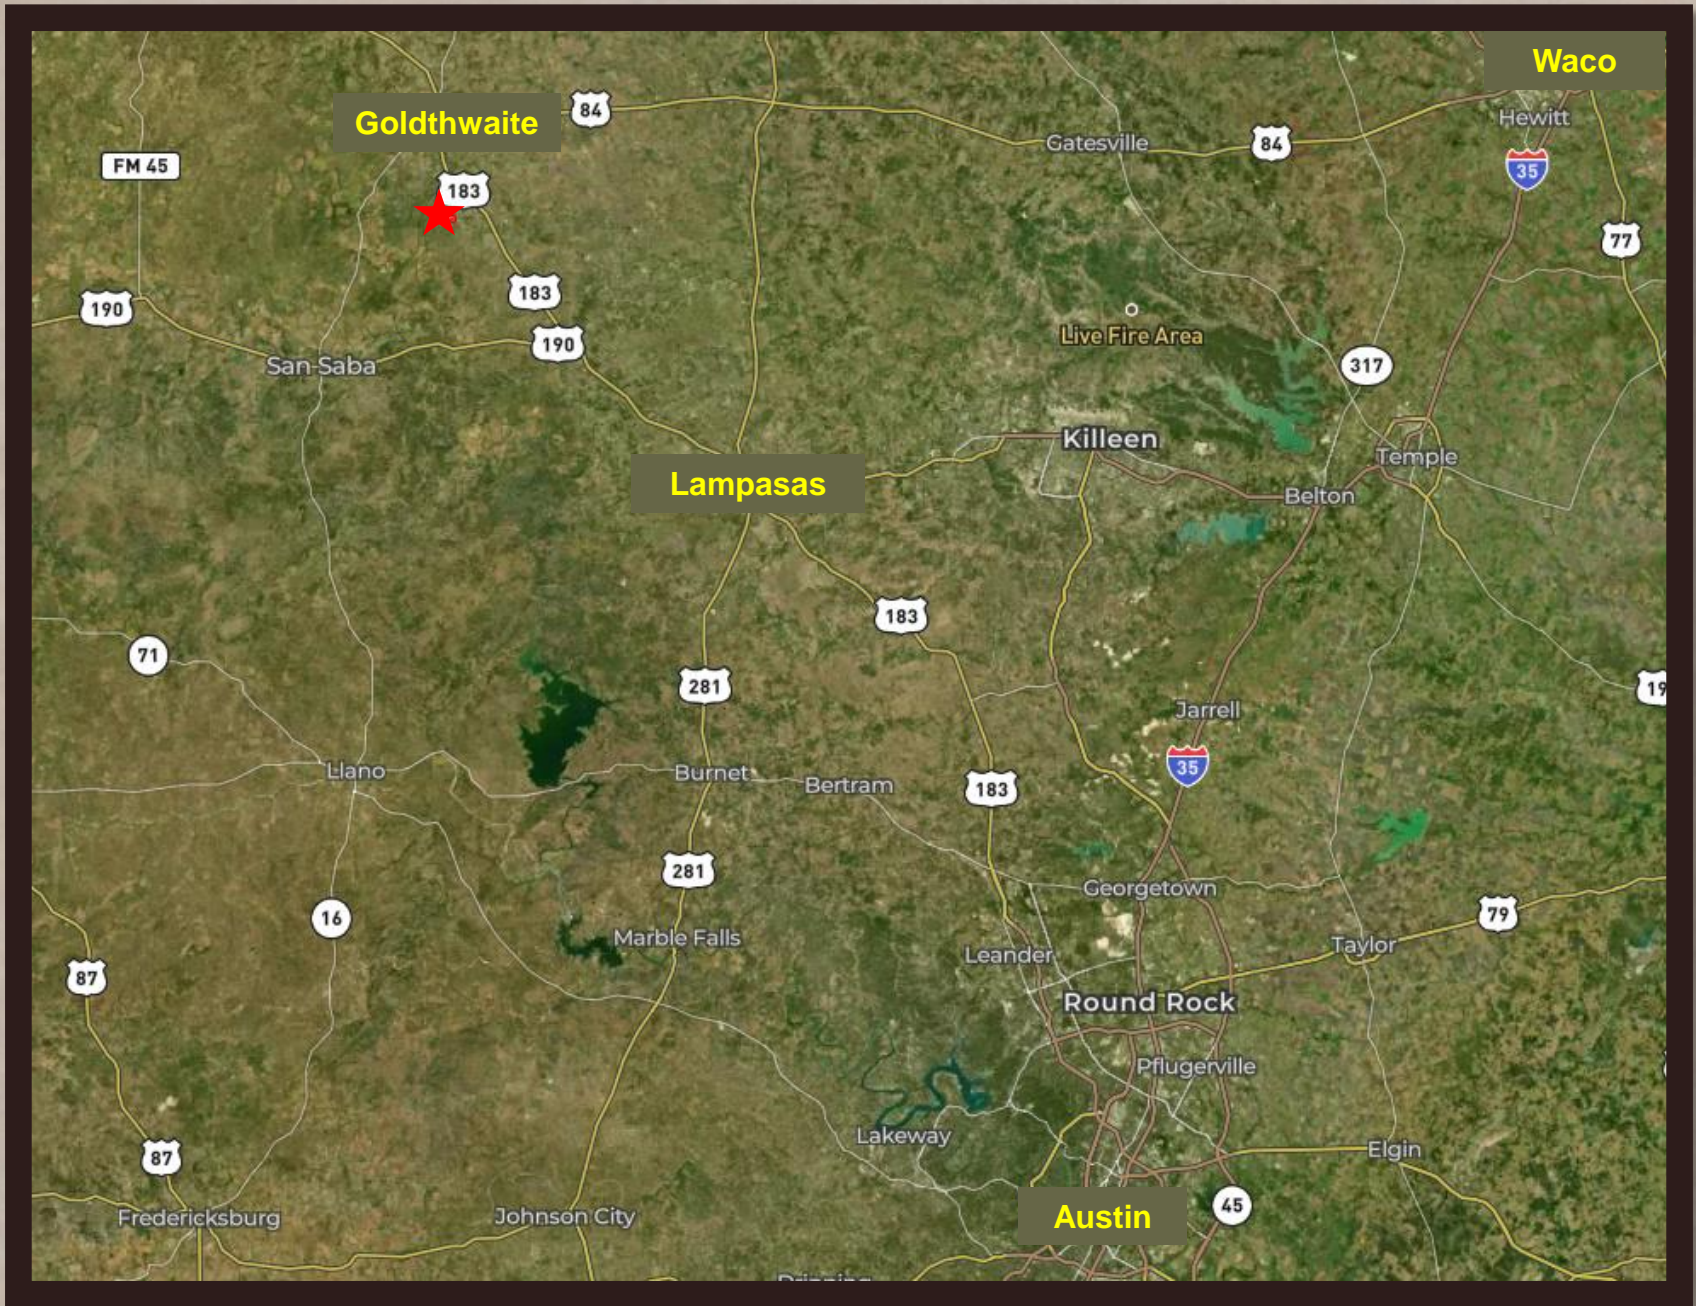

# Property Description

- 70 acre low fence ranch in Mills County Texas 3 miles off Hwy 183
  - Highest elevation 1371ft, lowest elevation at Shaw Creek Crossing is 1278ft
  - Outstanding views of San Saba Peak
  - On a private, very peaceful road
  - Shaw Creek runs through the property with beautiful rock outcroppings throughout
  - Multiple deer blinds and feeders
  - Ranch is home to various wildlife: deer, turkey, hogs and varmints
  - Terrain is undulating with a mix of native hardwoods and cedar which provides ample cover for this recreational hunting ranch
  - Living quarters includes a 3/2 manufactured home with a woodburning fireplace
  - Electricity and 1 water well onsite
  - Nice Shed
  - Metal Barn
  - 1 stock pond
  - 3 food plots
- ~ 15 min. from Goldthwaite, TX  
~ 35 min. from Lampasas, TX  
~ 1 hr. 45 min. from Austin, TX

**Goldthwaite**

**Waco**

**Lampasas**

**Austin**

# Diamond K Ranch

Diamond K Ranch is in a great location in Mills County, situated just 15 minutes south of Goldthwaite, Texas, and ~3 miles off Hwy 183. The ranch is on a private road so it's very peaceful and quiet which lends itself to support a great population of deer, hogs, turkey, dove and various varmints. There are 3 established deer blinds and food plots. The property has one tank, and Shaw Creek runs through the middle of the property providing great water sources for the wildlife. Throughout the 90+ feet of elevation changes on the ranch, it provides beautiful views of San Saba Peak. It comes with a double wide 3/2 manufactured home with a wood burning fireplace, metal barn and shed. Electricity and one water well onsite.