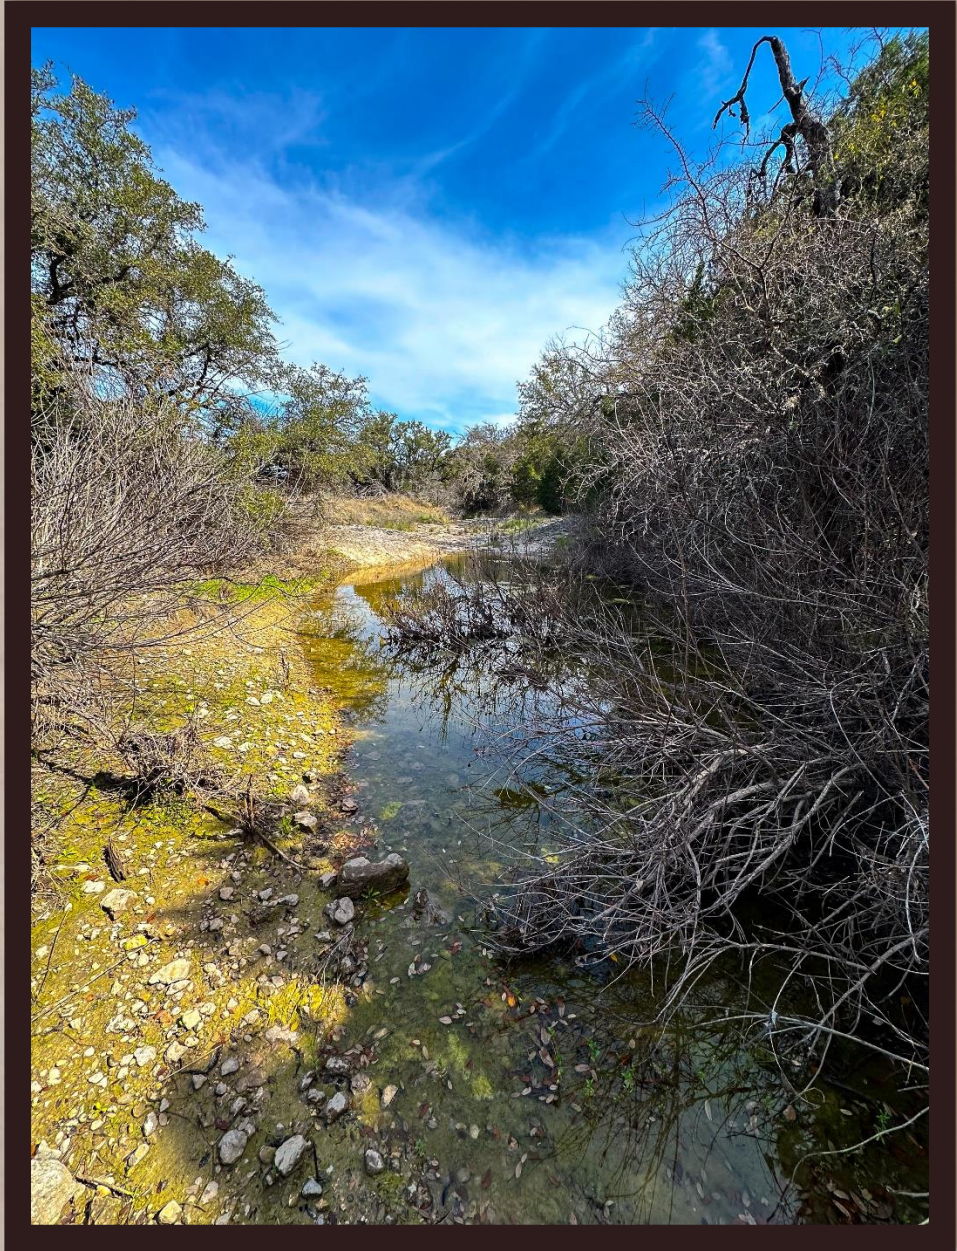

# Property Description

- 70 acre low fence ranch in Mills County Texas 3 miles off Hwy 183
  - Highest elevation 1371ft, lowest elevation at Shaw Creek Crossing is 1278ft
  - Outstanding views of San Saba Peak
  - On a private, very peaceful road
  - Shaw Creek runs through the property with beautiful rock outcroppings throughout
  - Multiple deer blinds and feeders
  - Ranch is home to various wildlife: deer, turkey, hogs and varmints
  - Terrain is undulating with a mix of native hardwoods and cedar which provides ample cover for this recreational hunting ranch
  - Living quarters includes a 3/2 manufactured home with a woodburning fireplace
  - Electricity and 1 water well onsite
  - Nice Shed
  - Metal Barn
  - 1 stock pond
  - 3 food plots
- ~ 15 min. from Goldthwaite, TX  
~ 35 min. from Lampasas, TX  
~ 1 hr. 45 min. from Austin, TX

# Diamond K Ranch

Diamond K Ranch is in a great location in Mills County, situated just 15 minutes south of Goldthwaite, Texas, and ~3 miles off Hwy 183. The ranch is on a private road so it's very peaceful and quiet which lends itself to support a great population of deer, hogs, turkey, dove and various varmints. There are 3 established deer blinds and food plots. The property has one tank, and Shaw Creek runs through the middle of the property providing great water sources for the wildlife. Throughout the 90+ feet of elevation changes on the ranch, it provides beautiful views of San Saba Peak. It comes with a double wide 3/2 manufactured home with a wood burning fireplace, metal barn and shed. Electricity and one water well onsite.

**Click the following video link  
to view the stunning ranch:**

**[Diamond K Ranch Video](#)**