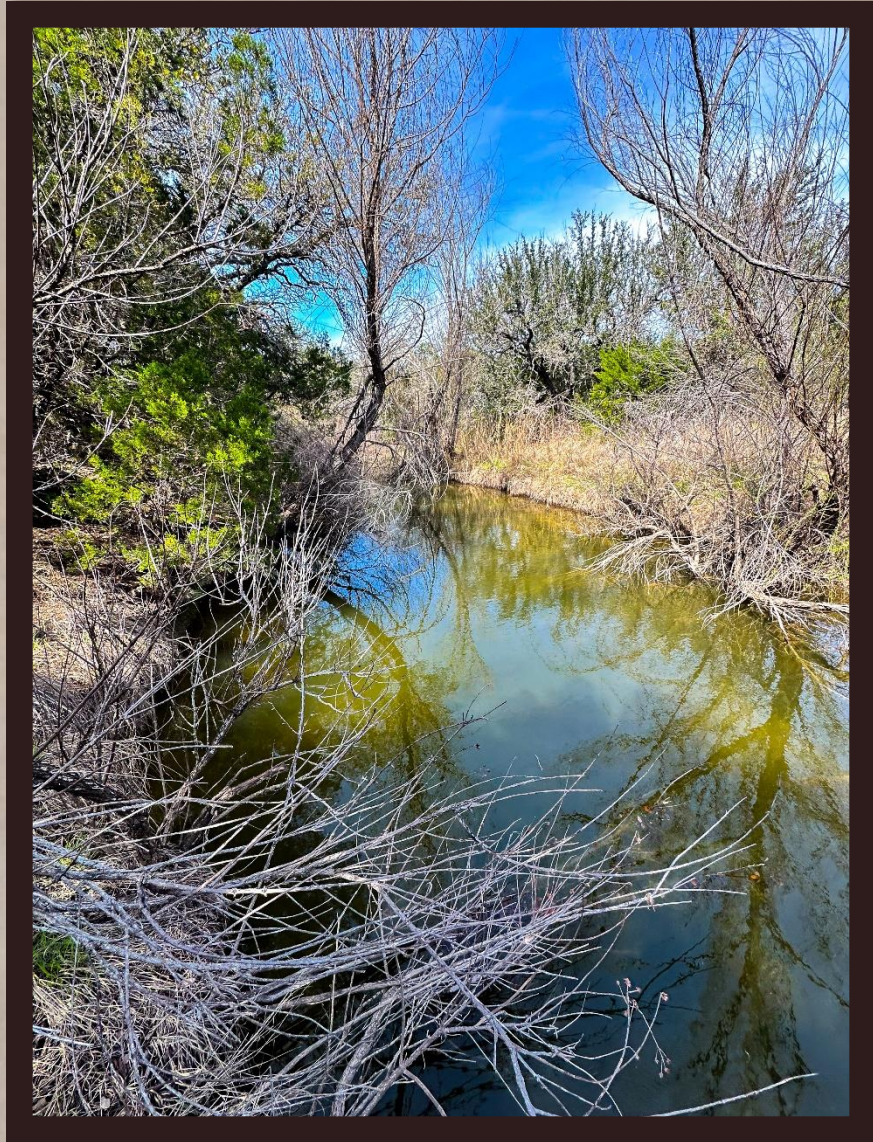

# Property Description

- 70 acre low fence ranch in Mills County Texas 3 miles off Hwy 183
  - Highest elevation 1371ft, lowest elevation at Shaw Creek Crossing is 1278ft
  - Outstanding views of San Saba Peak
  - On a private, very peaceful road
  - Shaw Creek runs through the property with beautiful rock outcroppings throughout
  - Multiple deer blinds and feeders
  - Ranch is home to various wildlife: deer, turkey, hogs and varmints
  - Terrain is undulating with a mix of native hardwoods and cedar which provides ample cover for this recreational hunting ranch
  - Living quarters includes a 3/2 manufactured home with a woodburning fireplace
  - Electricity and 1 water well onsite
  - Nice Shed
  - Metal Barn
  - 1 stock pond
  - 3 food plots
- ~ 15 min. from Goldthwaite, TX  
~ 35 min. from Lampasas, TX  
~ 1 hr. 45 min. from Austin, TX

# Diamond K Ranch

Diamond K Ranch is in a great location in Mills County, situated just 15 minutes south of Goldthwaite, Texas, and ~3 miles off Hwy 183. The ranch is on a private road so it's very peaceful and quiet which lends itself to support a great population of deer, hogs, turkey, dove and various varmints. There are 3 established deer blinds and food plots. The property has one tank, and Shaw Creek runs through the middle of the property providing great water sources for the wildlife. Throughout the 90+ feet of elevation changes on the ranch, it provides beautiful views of San Saba Peak. It comes with a double wide 3/2 manufactured home with a wood burning fireplace, metal barn and shed. Electricity and one water well onsite.

**Click the following video link  
to view the stunning ranch:**

**[Diamond K Ranch Video](#)**