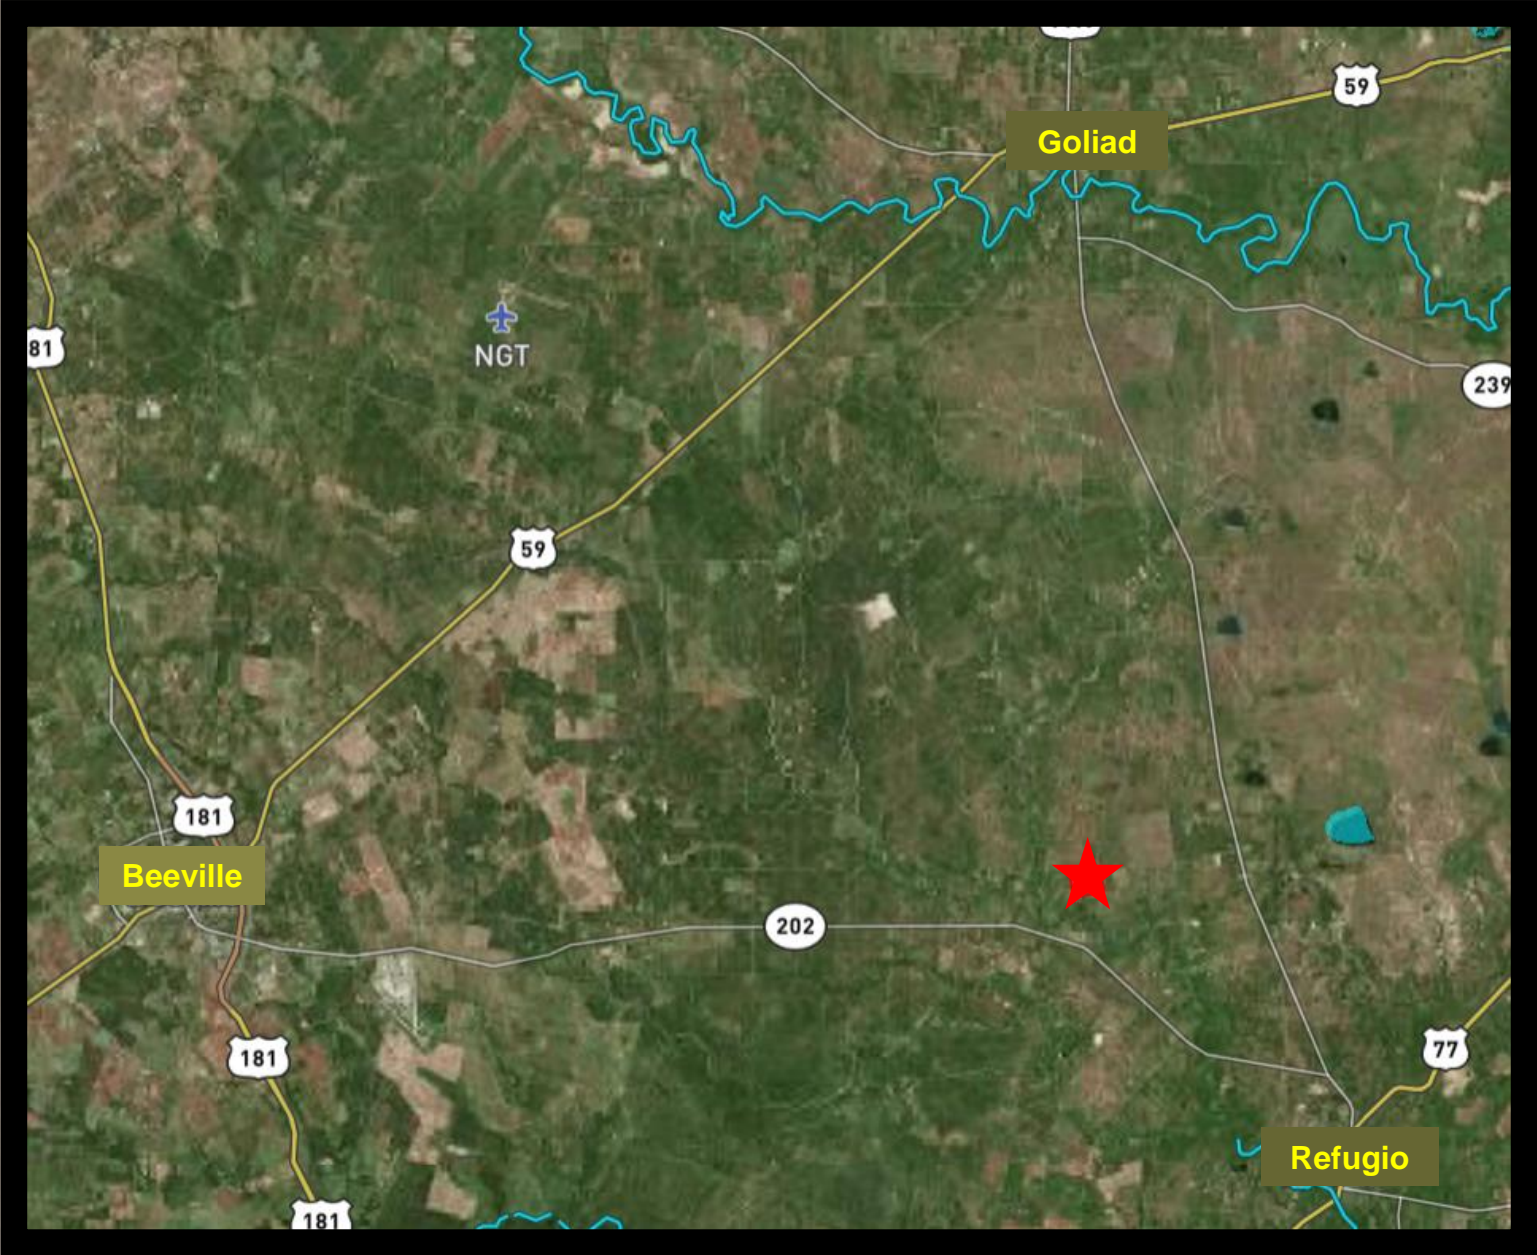

# PROPERTY DESCRIPTION

- South Texas Hacienda Ranch lies between Beeville and Refugio, TX
- Excellent South Texas cattle and recreational ranch
- ~ 20 miles Southeast from the town of Beeville, TX
- ~ 2,590 feet of McGill Road blacktop frontage
- ~ 40 feet of elevation variation throughout the property
- Custom rock home that includes:
  - 3210 SQFT main home
  - 993 SQFT game/exercise room
  - 1693 SQFT porch and patio
  - 875 SQFT three bay garage
- One prominent watering hole for livestock and native wildlife
- All weather road access to and from the entry gate to the ranch headquarters
- Two water wells on site.
- Resort style pool with rock waterfall and slide.
- Cabana style back yard entertaining area perfect for any setting.
- Home exercise/gym area with full bath, pool table and juke box.
- Good set of working pens and barns for equipment and hay.